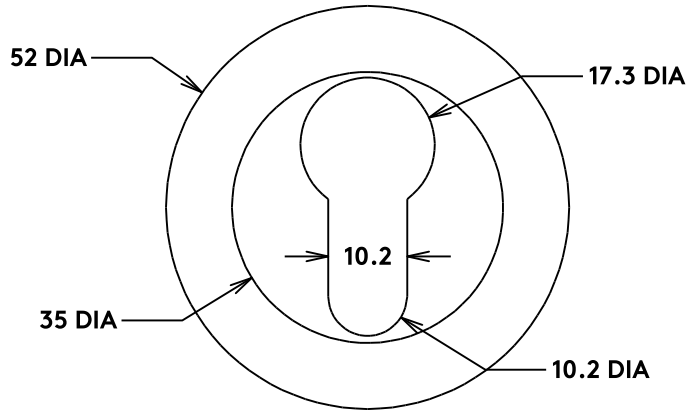

Escutcheon Euro Concealed Fix Round Pair D52xP10mm

Front

Back