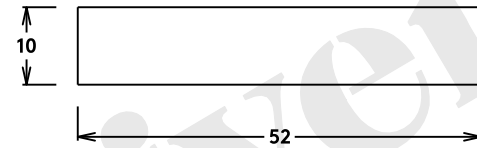

Escutcheon Euro Concealed Fix Round Pair D52xP10mm

Front

Back